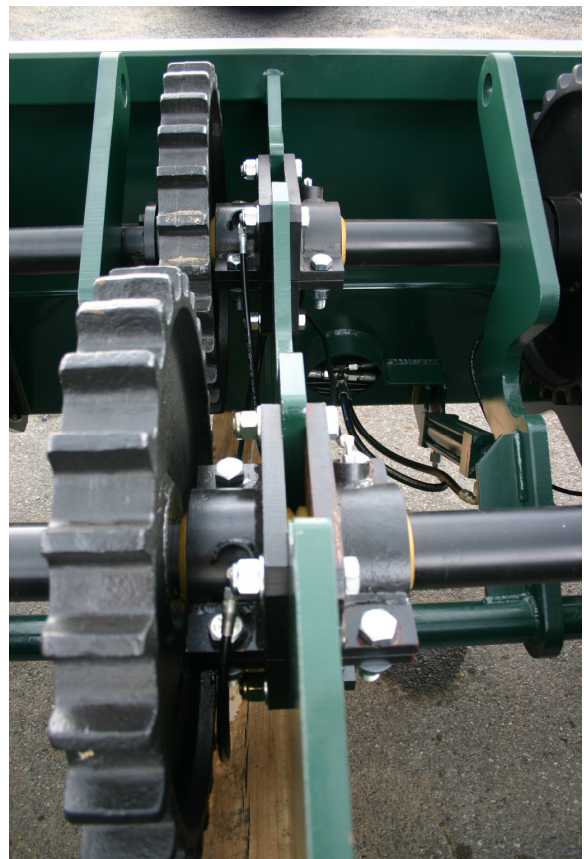

LOG AND LUMBER HANDLING SYSTEMS

LMR Debarker Options

All Mellott Debarkers are fully assembled and tested at the factory.

Optional Remote Lubrication System

Double Bullwheel Bearings can be added for extra support to extend the life of the bearings.