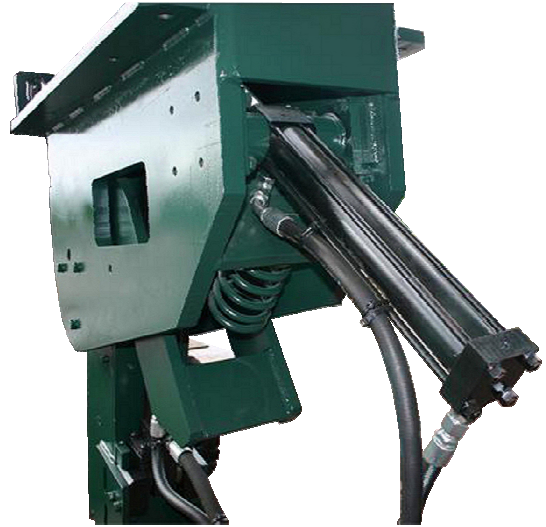

Mellott

LOG AND LUMBER HANDLING SYSTEMS

36" & 42" BAR TURNER

Heavy duty hydraulic cylinders with double length cushions.

FEATURES

The Mellott heavy duty bar turner is designed to handle logs quickly and with ease. Ruggedly built to stand up to your most demanding applications.

- Turning bar is constructed of 1-1/2" T1 Alloy steel
- Pivot Bearings 4-5/8" Diameter
- Bearings with replaceable bronze inserts
- Heavy Duty Steel Hydraulic Cylinders
- Bits made of T1 Alloy steel
- Wear plates made of Ryertex Hi pressure laminate
- Over size clevises and pins on the ram cylinders

Optional:

- 40 HP Hydraulic Power Unit. The power unit comes with 120 gallon tank, premium-efficiency electric motor, pressure compensated pump, heat exchanger and tank heater.
- Electrical Proportional Control Valve
- Joystick Controls
- Operator seat with adapters for joysticks

Bar Turner	36" or 42" Stroke
Turning Bar.....	1-1/2" T1 Alloy
Side Plate.....	1-1/2"
Pivot bearings.....	4-5/8" Diameter Bronze Inserts
Ram Cylinders.....	Heavy Duty 2-1/2" bore X 36" or 42" stroke, 3000 psi hydraulic cylinders
Tilt Cylinder.....	Heavy Duty 2-1/2" bore X 19" stroke, 3000 psi hydraulic cylinders
Large Turner Bit.....	T1 Alloy Steel Plate, 2-1/2" x 3" x 7-1/2"
Small Turner Bit.....	T1 Alloy Steel Plate, 2-1/2" x 2-1/2" x 7-1/2"
Wear Plates.....	Ryertex Hi Pressure Laminate
Weight	2,950 Lbs.