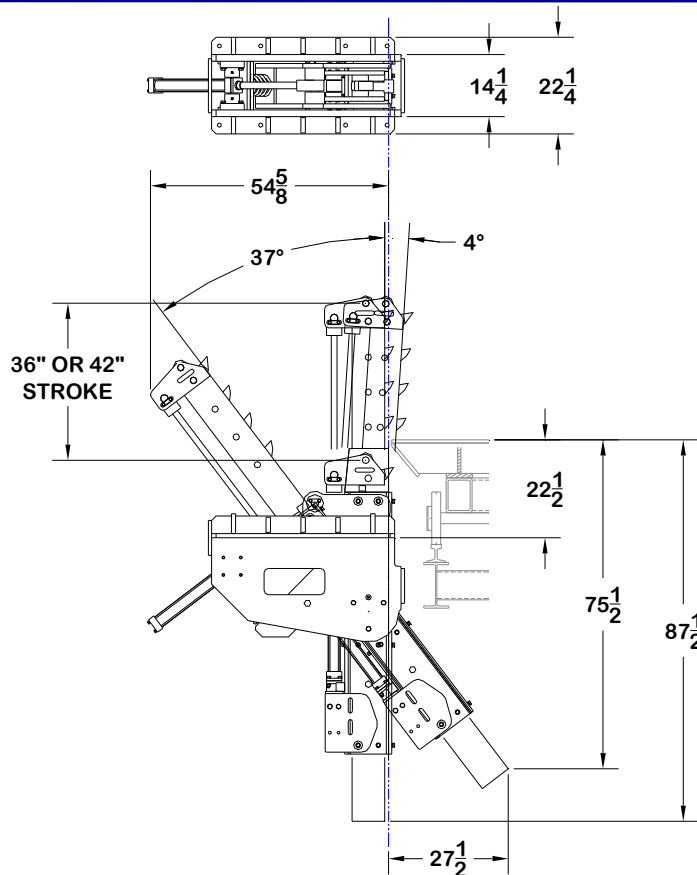

CONTROL OPTIONS

Electrical Proportional Control Valve with Joysticks and operator seat

MELLOTT MFG. CO., INC.

13156 Long Lane
Mercersburg, PA 17236
Phone: (717) 369-3125 Fax: (717) 369-2800
sales@mellottmfg.com

www.mellottmfg.com