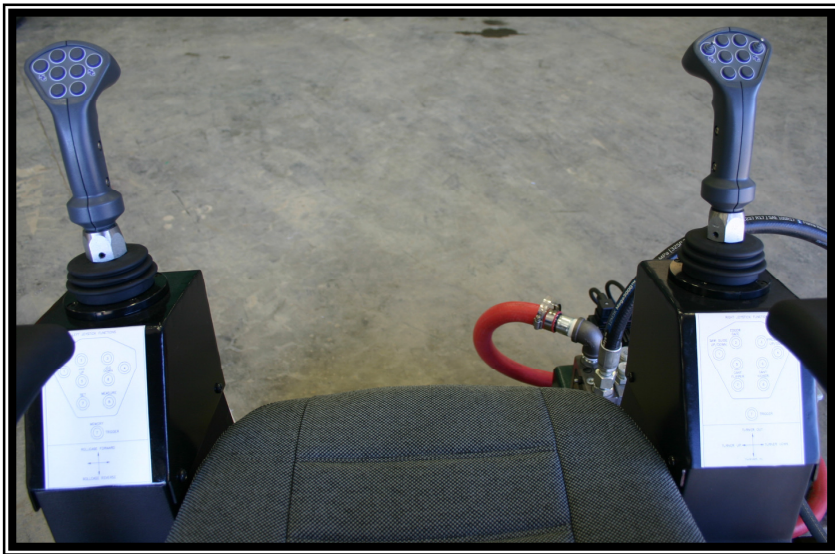

LOG AND LUMBER HANDLING SYSTEMS

Operator Chair with Controls

Operator Captains Type Chair with Joystick Controls

- Cushion angle adjustment
- Medium backrest height
- 3" height adjustment
- Infinite position seatback angle adjustment
- Mechanical suspension with weight/ride adjustment
- Armrests with adjustable height
- Durable Tuff-TEX tweed fabric upholstery
- Heavy duty shock absorber
- Spring assisted fold up arms for easy operator entrance and exit
- Suspension covered
- 6" fore/aft seat adjustment
- 6" independent seat-to-armrest fore/aft adjustment
- (2) adapters for mounting joysticks

Armrest joysticks for ease of operation. Different brands and styles are available with custom button configurations.

Joystick handles provided with easy connect feature.

Custom valves to fit your application