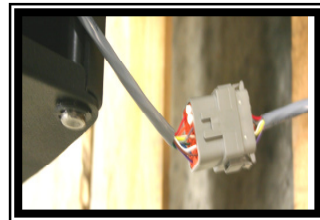

LOG AND LUMBER HANDLING SYSTEMS

Operator Chair with Controls

Operator Captains Type Chair with Joystick Controls

- Cushion angle adjustment
- Medium backrest height
- 3" height adjustment
- Infinite position seatback angle adjustment
- Mechanical suspension with weight/ride adjustment
- Armrests with adjustable height
- Durable Tuff-TEX tweed fabric upholstery
- Heavy duty shock absorber
- Spring assisted fold up arms for easy operator entrance and exit
- Suspension covered
- 6" fore/aft seat adjustment
- 6" independent seat-to-armrest fore/aft adjustment
- (2) adapters for mounting joysticks

Armrest joysticks for ease of operation. Different brands and styles are available with custom button configurations.

Joystick handles provided with easy connect feature.

Custom valves to fit your application