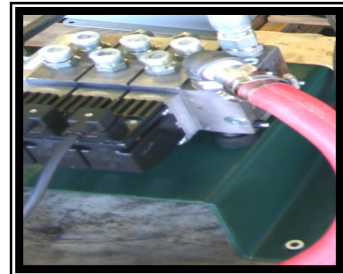

LOG AND LUMBER HANDLING SYSTEMS

Operator Chair with Controls

Operator Captains Type Chair with Joystick Controls

- Cushion angle adjustment
- Medium backrest height
- 3" height adjustment
- Infinite position seatback angle adjustment
- Mechanical suspension with weight/ride adjustment
- Armrests with adjustable height
- Durable Tuff-TEX tweed fabric upholstery
- Heavy duty shock absorber
- Spring assisted fold up arms for easy operator entrance and exit
- Suspension covered
- 6" fore/aft seat adjustment
- 6" independent seat-to-armrest fore/aft adjustment
- (2) adapters for mounting joysticks

Armrest joysticks for ease of operation. Different brands and styles are available with custom button configurations.

Joystick handles provided with easy connect feature.

Custom valves to fit your application